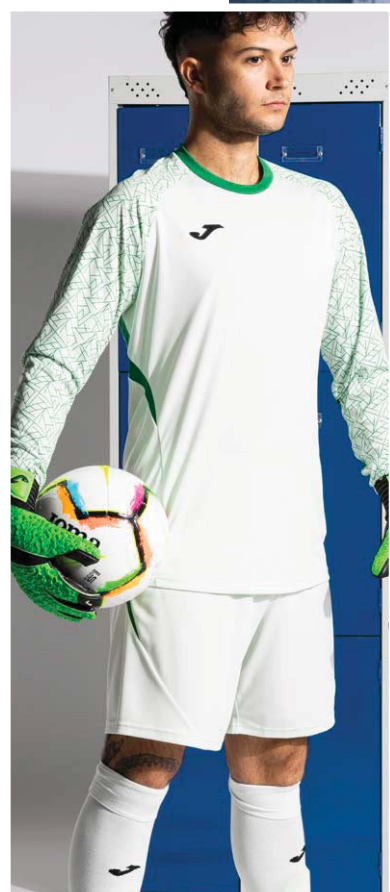

# WINNER

GK, SET DUE PEZZI

N.O.S.

SR 102858. S / M / L / XL / 2XL / 3XL

30,00 €

JR 102858. 6XS / 5XS / 4XS / 3XS / 2XS / XS

30,00 €

100% Poliestere  
Interlock