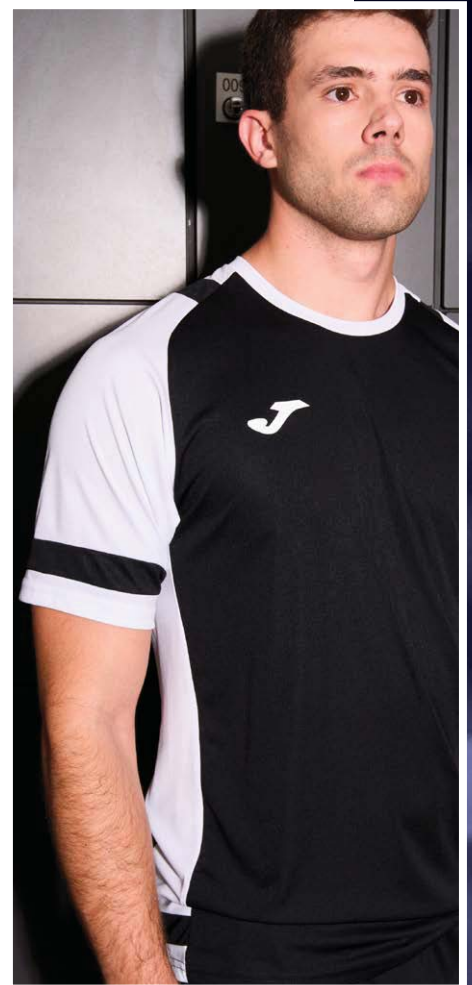

LIDER

SET

2027

SR 104285. S / M / L / XL / 2XL / 3XL

27,00 €

JR 104285. 6XS / 5XS / 4XS / 3XS / 2XS / XS

27,00 €

100% Poliestere
Interlock

Tessuto confortevole e altamente durevole. Tecnologia Micro-Mesh System nelle aree di maggiore sudorazione in entrambi i capi. Pantaloncini con vita elasticizzata regolabile.

013

TURQUOISE FLUOR/
DARK NAVY

063

YELLOW FLUOR/
DARK NAVY

102

BLACK/
WHITE

203

WHITE/
DARK NAVY