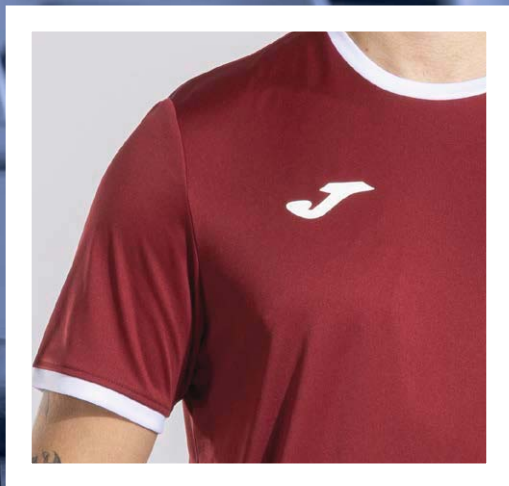

TREVISO

SHORT N.O.S.

	SR 100822.	S / M / L / XL / 2XL - 3XL	11,00 €
	JR 100822.	6XS - 5XS / 4XS - 3XS / 2XS / XS	11,00 €

100% Poliestere Interlock

Short con cintura elastica regolabile con cordino.

COMBI PREMIUM